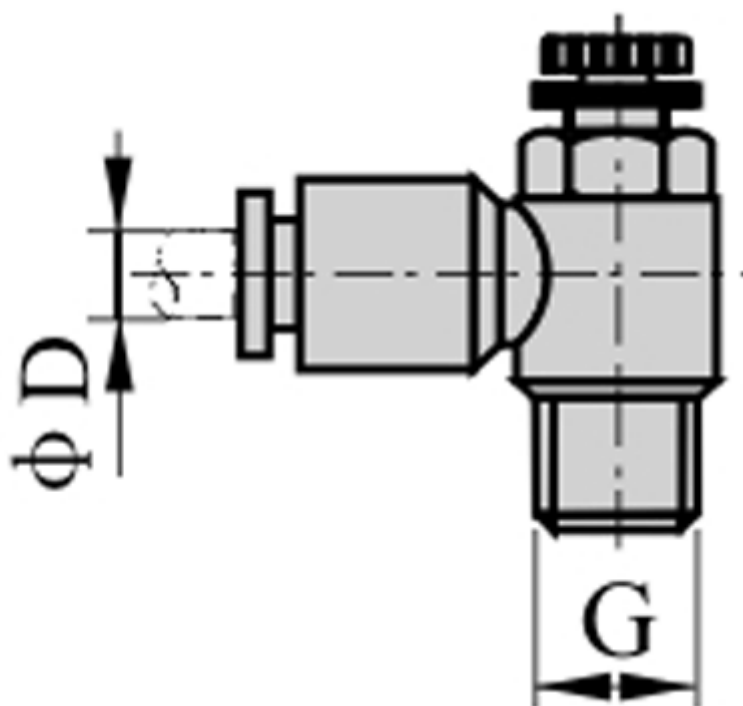

Data Sheet

Article number: 58ESL1204

Description: Fitting ESL1204, out flow control
thread 1/2", tube diameter 12

Measures

D = 12
Thread = 1/2"